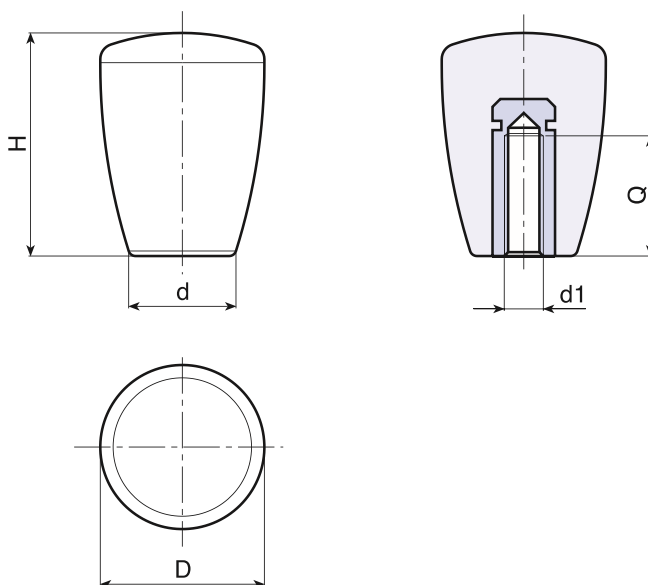

I107

CONICAL KNOB WITH FEMALE THREADED INSERT

Material:
Reinforced polyamide.
Oils and greases resistant.

Surface:
Satin.

Colour:
Black (RAL 9011).

Main Insert:
Brass blind threaded bush (tolerance 6H).

SPECIAL REQUEST:

	art.	D	H	d	d1 6H	Q	g
●	I10721.TM0401	21	28	13	M04	10	14
●	I10721.TM0501	21	28	13	M05	10	13
●	I10721.TM0601	21	28	13	M06	10	13
●	I10725.TM0601	25	34	17	M06	10	18
●	I10725.TM0801	25	34	17	M08	13	20
●	I10725.TM1001	25	34	17	M10	14	22
●	I10732.TM0801	32	43	21	M08	14	40
●	I10732.TM1001	32	43	21	M10	14	40
●	I10732.TM1201	32	43	21	M12	18	44
●	I10743.TM1001	43	58	27	(*) M10	18	90
●	I10743.TM1201	43	58	27	(*) M12	18	90
●	I10743.TM1401	43	58	27	(*) M14	19	92