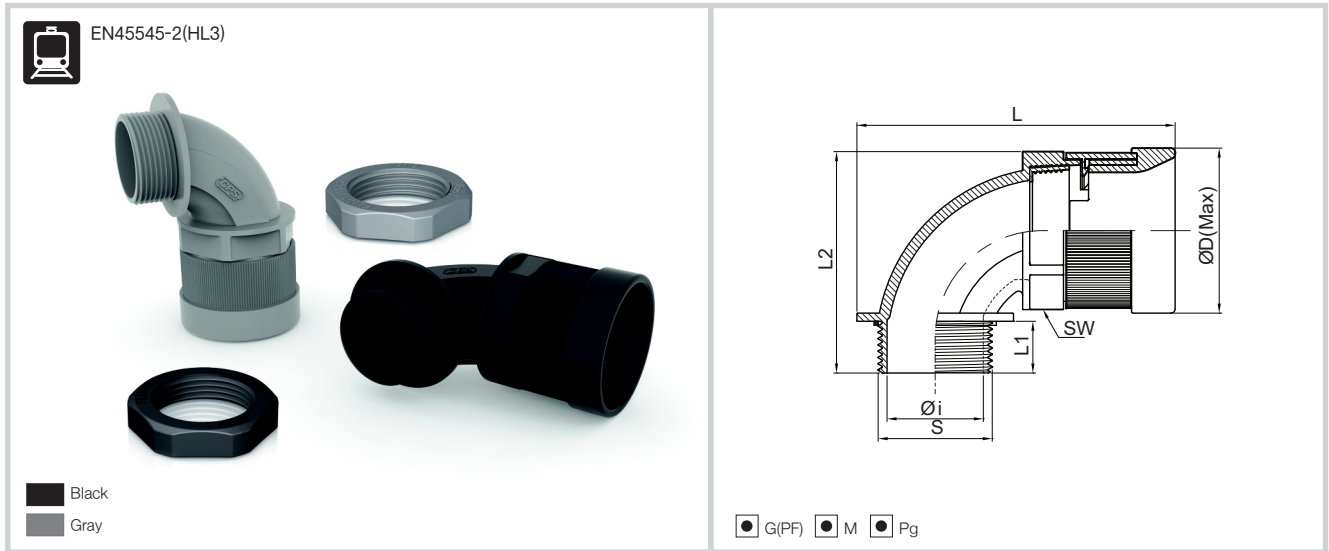

PWC IP68

- Material : High Quality Polyamide 6
- Degrees of Protection : IP 68 (EN 60529)
- The max. Instantaneous Temperature : -40°C to +105°C
- Short Term : up to +150° C
- Self-Extinguishing : UL94-HB / Free of Halogen Phosphorous and cadmium
- Color : Black & Gray
- Application : Machine tool, Shipbuilding, Tramway, Industrial / Automatic Machinery, Printing Machine etc. Joint box with connector
- Certification :

» Product size

PF Thread (JIS B0202)

Black	Gray	Thread	Tube Size	S	L1	L2	L	Øi	ØD	SW
PWC-G10B	PWC-G10G	G1/2"	10	20.9	13.0	45.1	60.7	12.0	25.0	19.7
PWC-G12B	PWC-G12G	G1/2"	12	20.9	13.0	45.8	60.8	15.0	27.6	22.8
PWC-G16B	PWC-G16G	G1/2"	16	20.9	13.0	51.4	68.2	15.2	33.0	28.0
PWC-G22B	PWC-G22G	G3/4"	22	26.4	15.0	62.6	85.2	22.0	43.0	37.5
PWC-G28B	PWC-G28G	G1"	28	33.2	15.0	71.6	100.9	27.0	48.8	43.0
PWC-G368B	PWC-G368G	G1 1/4"	28	41.9	15.0	71.6	100.9	30.5	48.8	43.0
PWC-G36B	PWC-G36G	G1 1/4"	36	41.9	19.0	81.3	116.9	33.0	60.6	52.2
PWC-G42B	PWC-G42G	G1 1/2"	48	47.8	19.0	97.0	135.4	40.8	71.8	64.0
PWC-G48B	PWC-G48G	G2"	48	59.6	19.0	97.0	135.4	50.0	71.8	64.0

※ Available in Light Gray production,

(Dimensions in mm)

Ordering No.

Metric Thread (EN 60423)

(Dimensions in mm)

Black	Gray	Thread	Tube Size	S	L1	L2	L	Øi	ØD	SW
PWC-M107B	PWC-M107G	M12 X 1,5	07	12,0	11,0	35,6	47,0	7,5	17,9	14,0
PWC-M10B	PWC-M10G	M12 X 1,5	10	12,0	13,0	45,1	60,7	8,0	25,0	19,7
PWC-M12B	PWC-M12G	M16 X 1,5	12	16,0	13,0	45,8	60,8	12,0	27,6	22,8
PWC-M202B	PWC-M202G	M20 X 1,5	12	20,0	13,0	45,8	60,8	15,0	27,6	22,8
PWC-M16B	PWC-M16G	M20 X 1,5	16	20,0	13,0	51,4	68,2	15,2	33,0	28,0
PWC-M22B	PWC-M22G	M25 X 1,5	22	25,0	15,0	62,6	85,2	20,6	43,0	37,5
PWC-M28B	PWC-M28G	M32 X 1,5	28	32,0	15,0	71,6	100,9	27,0	48,8	43,0
PWC-M36B	PWC-M36G	M40 X 1,5	36	40,0	19,0	81,3	116,9	33,0	60,6	52,2
PWC-M48B	PWC-M48G	M50 X 1,5	48	50,0	19,0	97,0	135,4	42,0	71,8	64,0