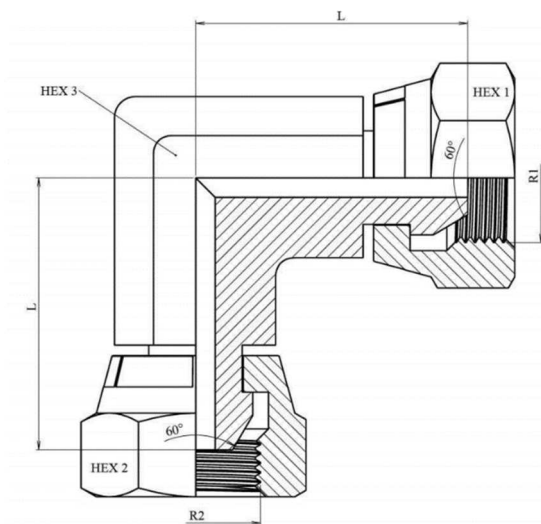

L-idom BB BSPP-BSPP

90° Elbow BSP swivel female-BSP swivel female forge

R1	R2	L	HEX 1	HEX 2	HEX 3
1/4" BSP	1/4" BSP	26	19	19	14
3/8" BSP	3/8" BSP	27	22	22	19
1/2" BSP	1/2" BSP	35	27	27	22
3/4" BSP	3/4" BSP	38	32	32	27
1" BSP	1" BSP	44	41	41	36
1"1/4 BSP	1"1/4 BSP	49	50	50	46
1"1/2 BSP	1"1/2 BSP	61	55	55	50